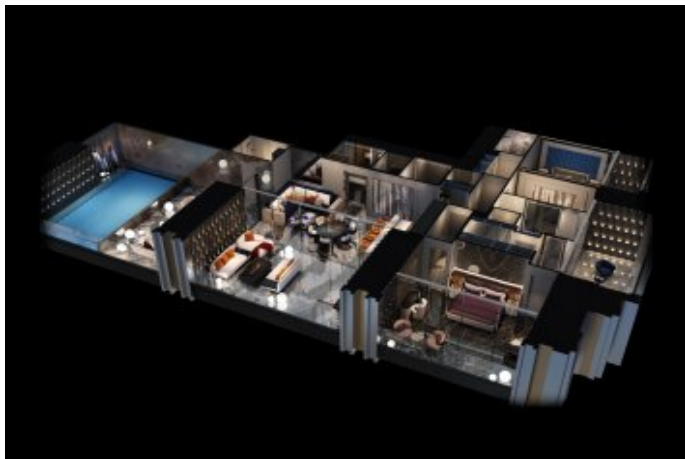

Advert No:f-494589-1053