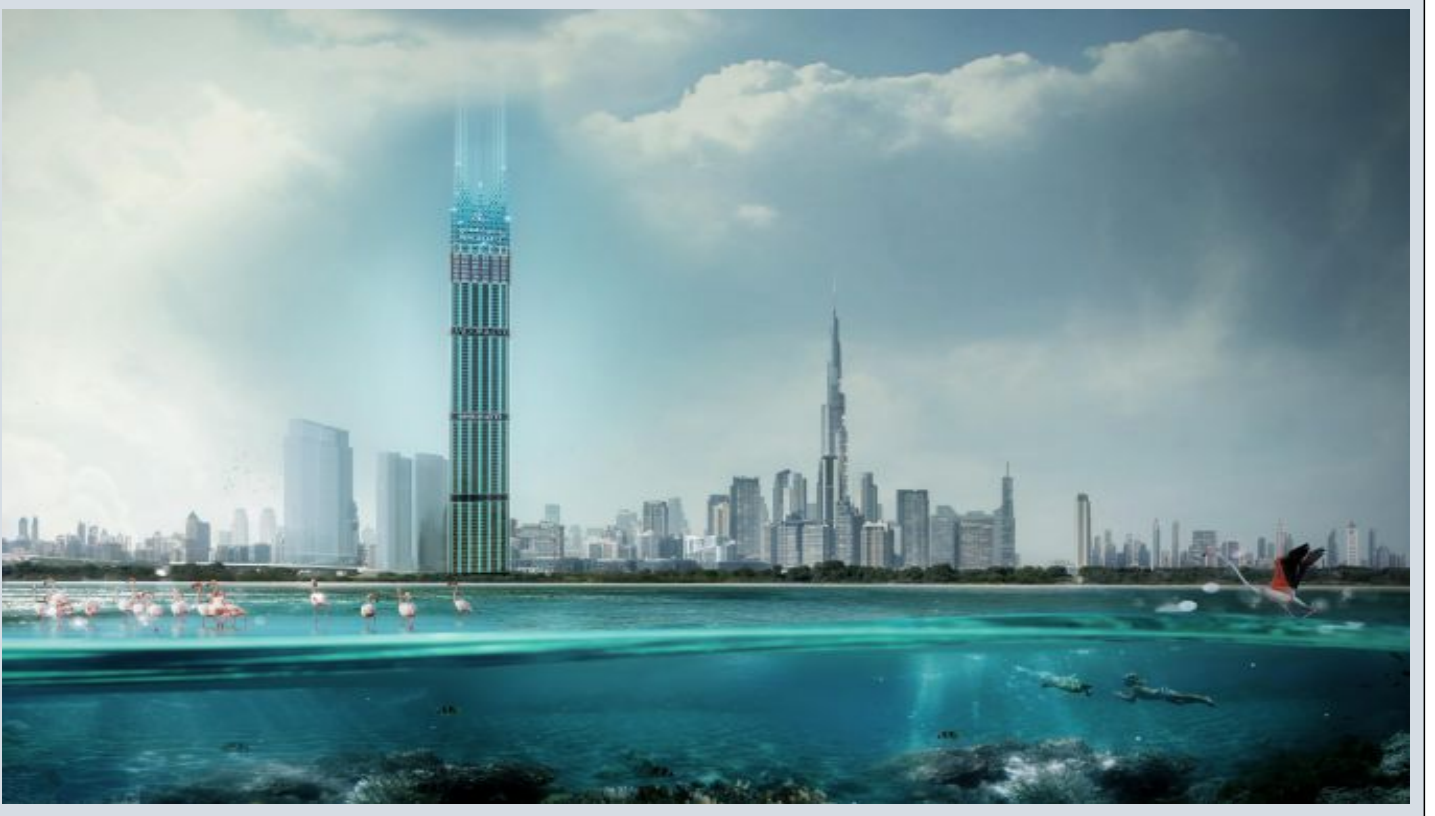

Burj Binghatti - Sapphire Villa Dubai / Business Bay

Satılık - Villa 2,342,000 \$ | 306 m2 Dubai / Business Bay

İsmail Can

Phone +90 542-811 80 80

Mobile Phone +90 542-811
80 80

REALTY GALAXY

Phone +90 542-811 80 80