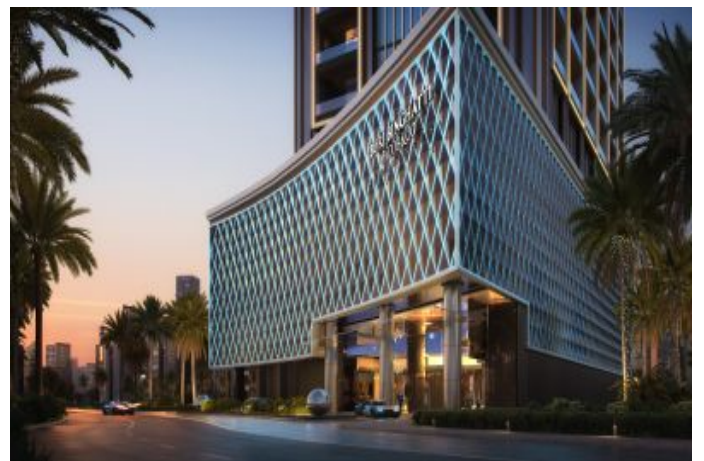

Advert No:f-494589-1055