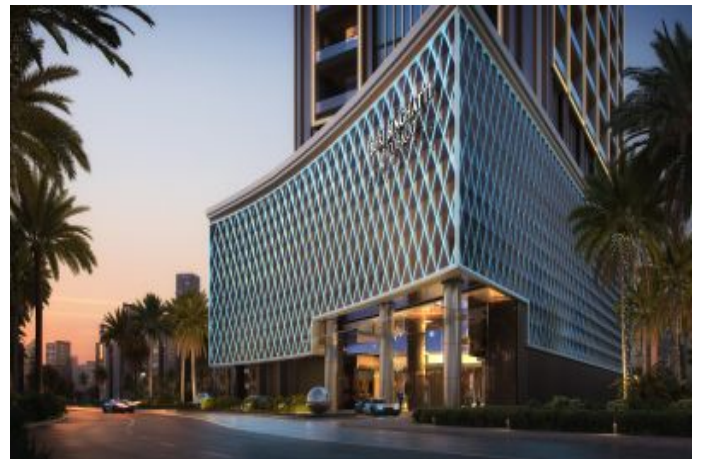

Advert No:f-494589-1055