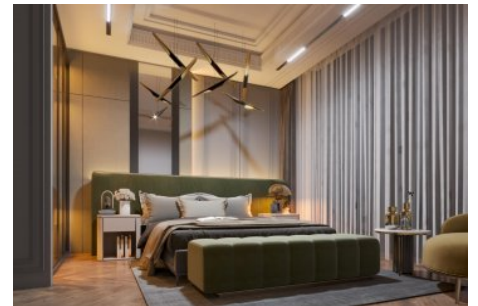

Büyükkçekmece /

Büyükkçekmece

34528 , İstanbul

Advert No:f-494589-1150

Advert No:f-494589-1150

Advert No:f-494589-1150

BAHÇE DUBLEKS DAİRE  
ALT KAT  
GARDEN DUPLEX APARTMENT GROUND FLOOR

BAHÇE DUBLEKS DAİRE  
ÜST KAT  
GARDEN DUPLEX APARTMENT GROUND FLOOR