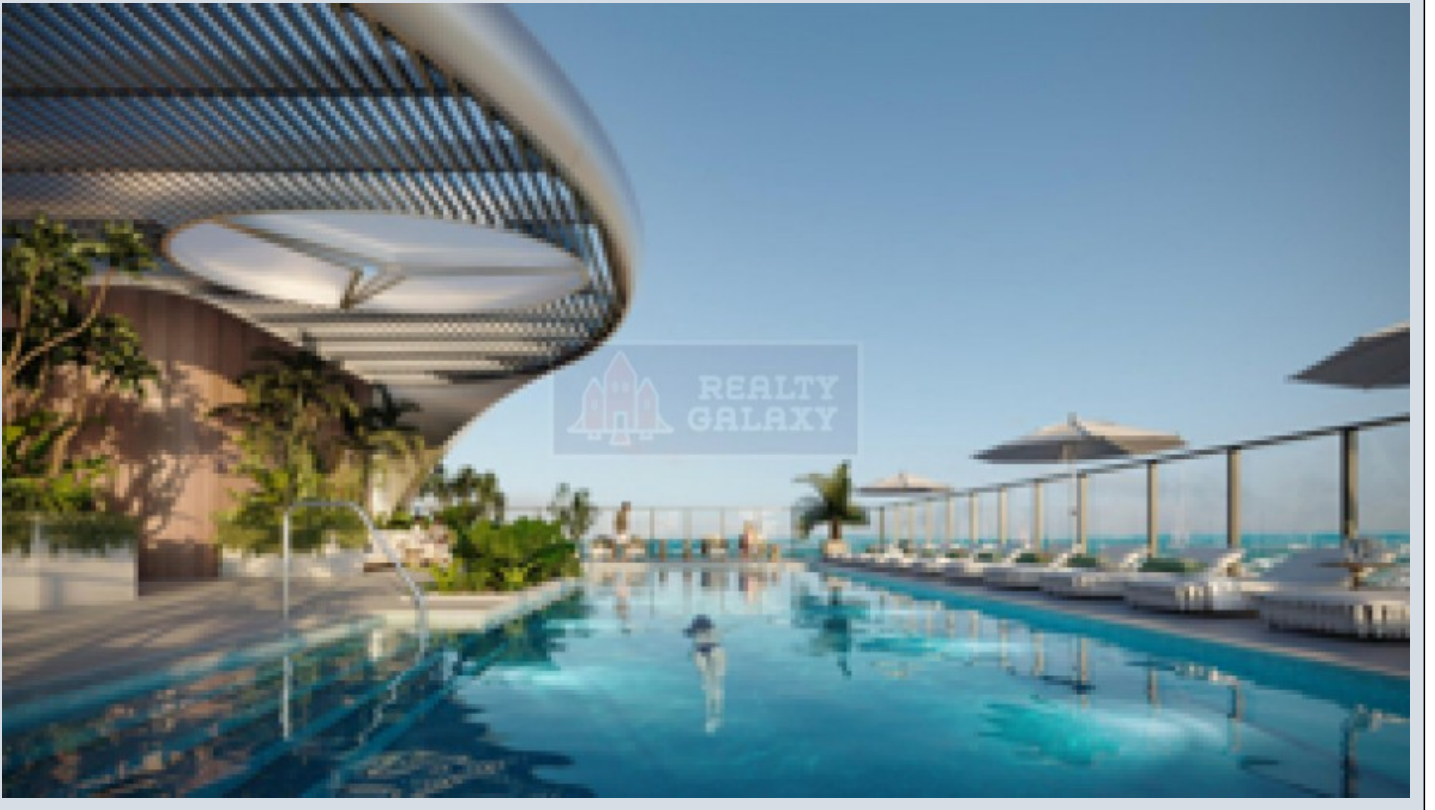

Mercedes-Benz Places - Mercedes-Benz Places Dubai / Meydan

Satılık - Apartman Dairesi 1 \$ | 165 m2 Dubai / Meydan

İsmail Can

Phone +90 542-811 80 80

Mobile Phone +90 542-811
80 80

REALTY GALAXY

Phone +90 542-811 80 80