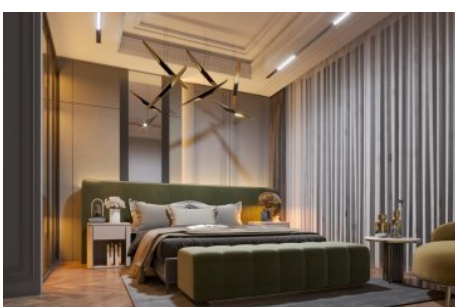

Büyükkçekmece /

Büyükkçekmece

34528 , Istanbul

Advert No:f-494589-1150

Advert No:f-494589-1150

Advert No:f-494589-1150

BAHÇE DUBLEKS DAİRE
ALT KAT
GARDEN DUPLEX APARTMENT GROUND FLOOR

BAHÇE DUBLEKS DAİRE
ÜST KAT
GARDEN DUPLEX APARTMENT GROUND FLOOR