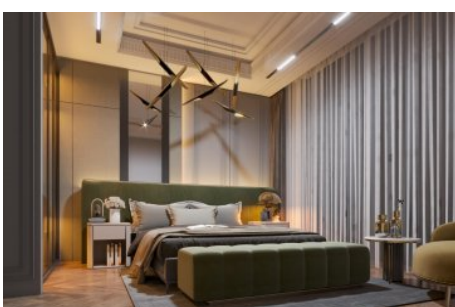

Büyükkçekmece /

Büyükkçekmece

34528 , İstanbul

Advert No:f-494589-1150

Advert No:f-494589-1150

Advert No:f-494589-1150

BAHÇE DUBLEKS DAİRE
ALT KAT
GARDEN DUPLEX APARTMENT GROUND FLOOR

BAHÇE DUBLEKS DAİRE
ÜST KAT
GARDEN DUPLEX APARTMENT GROUND FLOOR