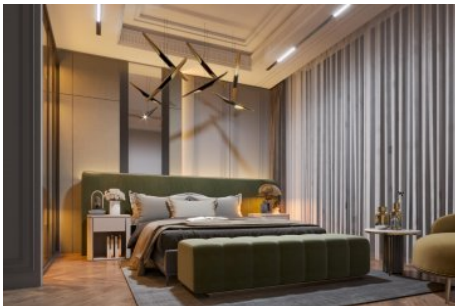

Büyükkçekmece /

Büyükkçekmece

34528 , İstanbul

Advert No:f-494589-1150

Advert No:f-494589-1150

Advert No:f-494589-1150

BAHÇE DUBLEKS DAİRE
ALT KAT
GARDEN DUPLEX APARTMENT GROUND FLOOR

BAHÇE DUBLEKS DAİRE
ÜST KAT
GARDEN DUPLEX APARTMENT GROUND FLOOR