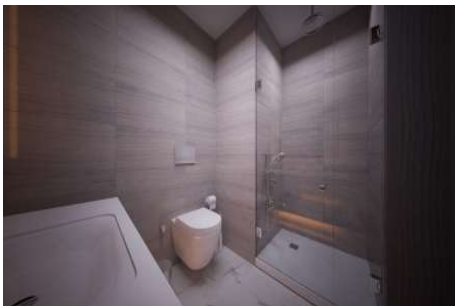

Advert No:f-494589-901