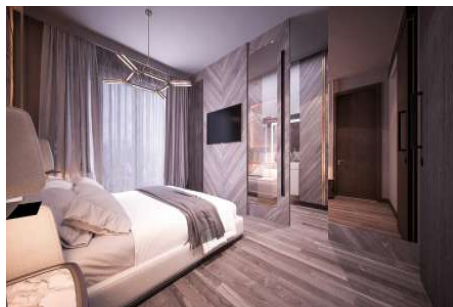

Advert No:f-494589-901