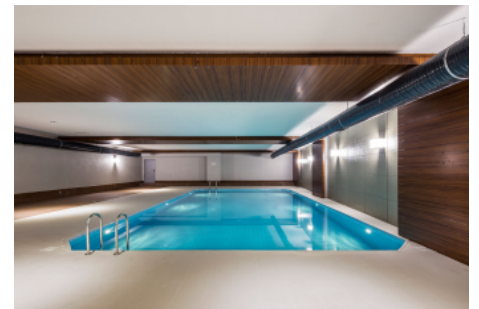

Advert No:f-494589-907