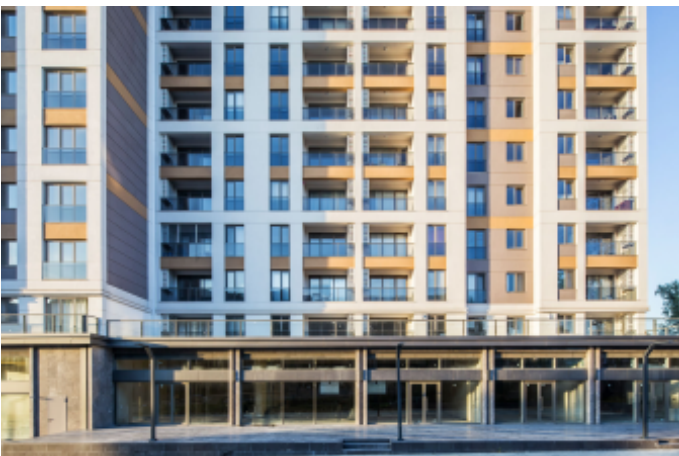

Advert No:f-494589-907

1. Etap B Blok Daire Tip-2B

ZEMİN
KAT

3 Nolu Daire

2+1

Net Alan: 85,05 m²

Kapalı B. Net Alan: 4,56 m²

Teras Net Alan: 4,87 m²

Bahçe Net Alan : 20,31

Satılabilir Alan: 153,28 m²