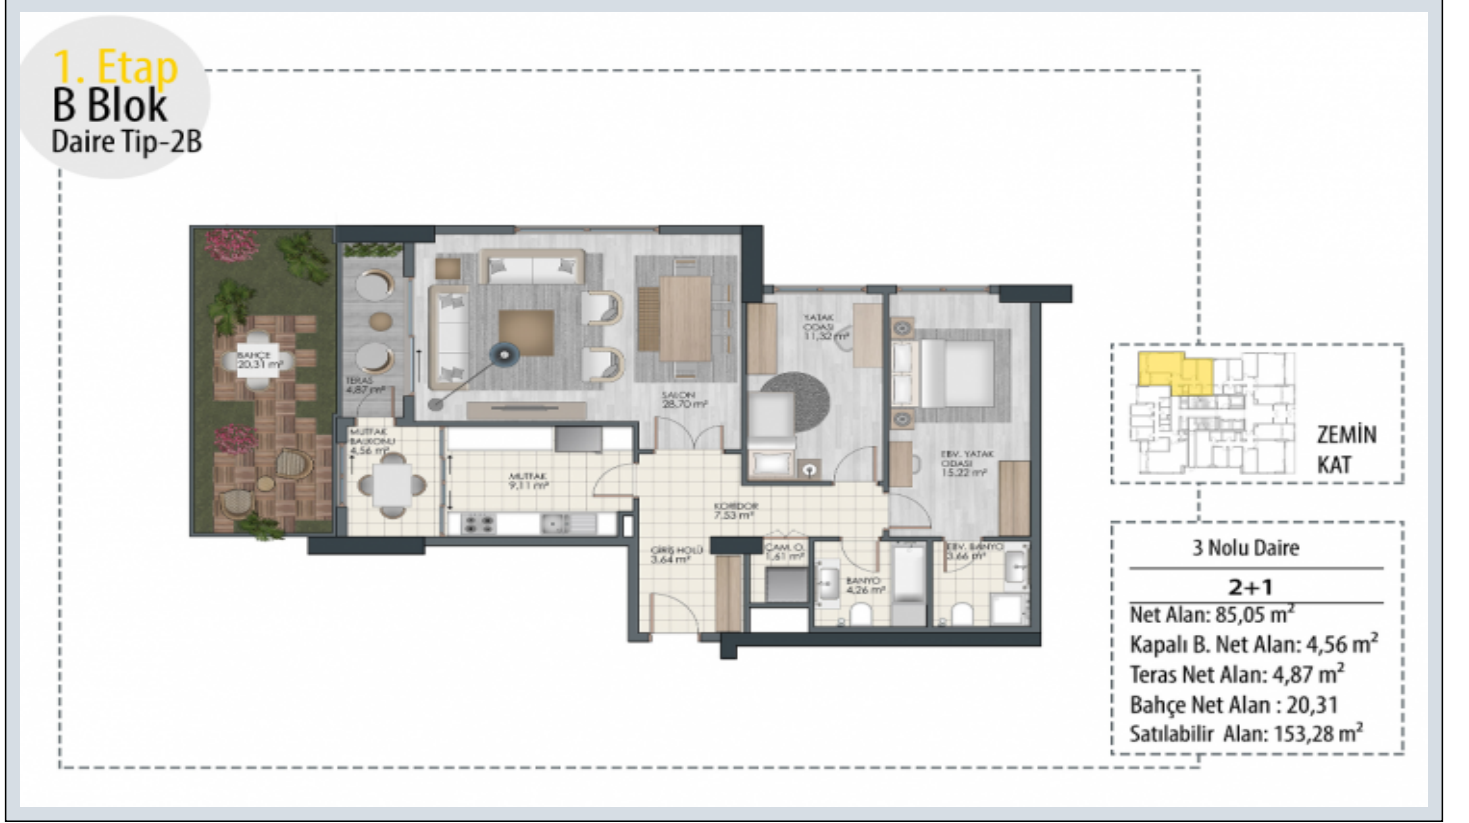

# Rooms : 2  
# Saloons : 1  
# Baths : 2  
Type of Property : Apartment Flat  
Property Condition : Brand New  
Usage Status : Empty  
Heating : Central Heating  
Heating Type : Natural Gas  
Property Direction : South  
East  
West  
North