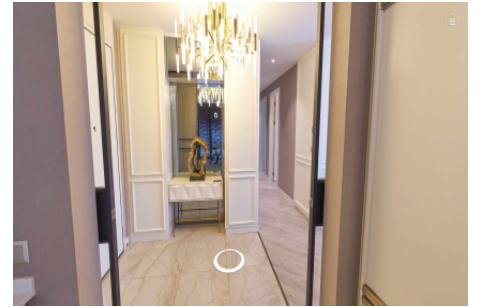

Advert No:f-494589-910

Advert No:f-494589-910

1+1 C1

74,68 m² DETAY

1	Antre	4,70 m²
2	Salon + Mutfak	25,71 m²
3	Yatak Odası	11,37 m²
4	Banyo	3,73 m²
5	Balkon 1	1,77 m²
6	Balkon 2	2,85 m²

Net m²	50,13 m²
Brüt m²	72,36 - 74,68 m²