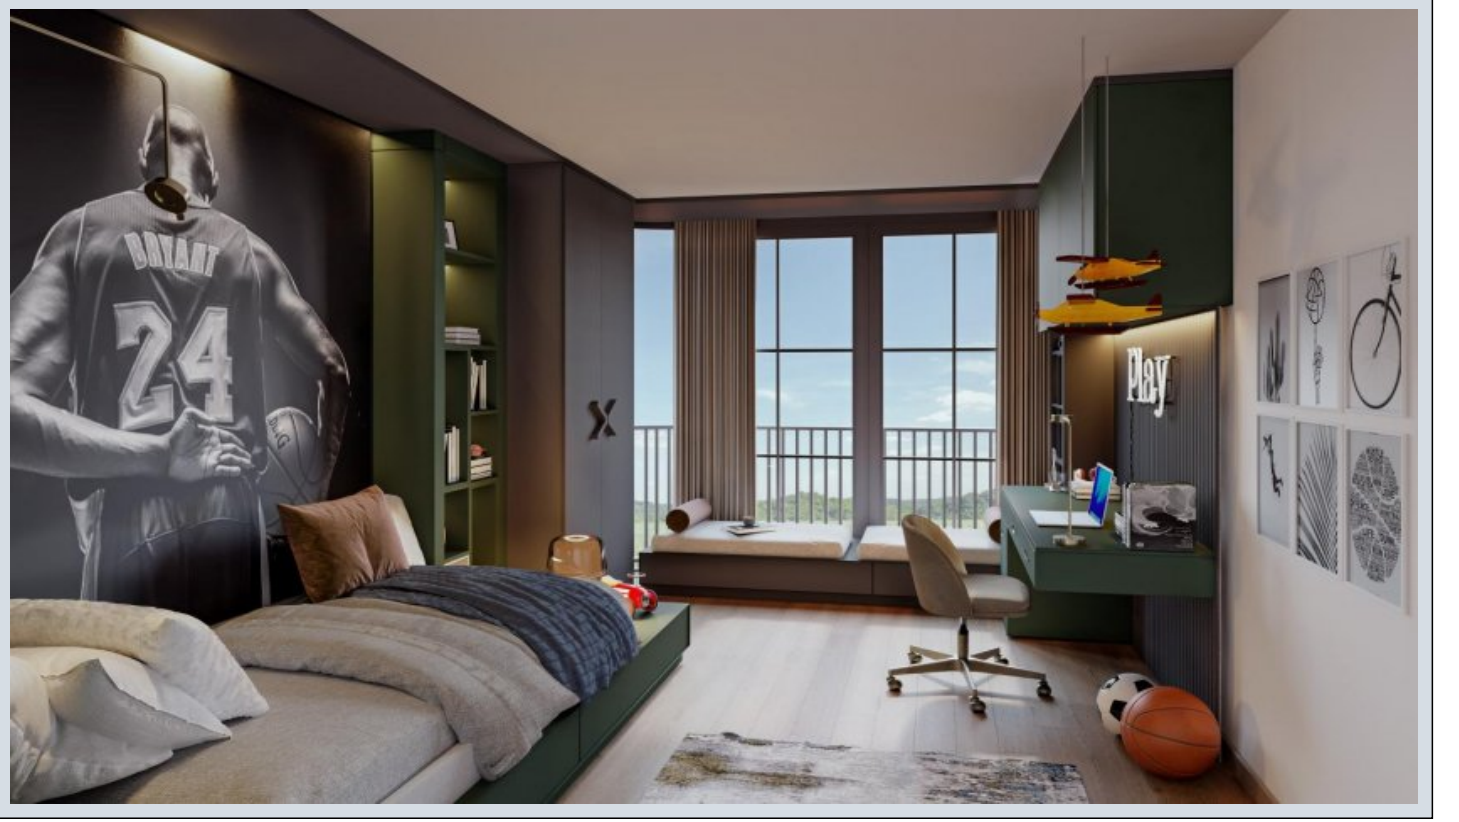

## SİNPAŞ Boulevard Sefaköy - 3+1 İstanbul / Küçükçekmece

For Sale - Apartment 21,733,000 TL | 106 m2 İstanbul / Küçükçekmece

- # Rooms : 3
- # Saloons : 1
- # Baths : 2
- Type of Property : Apartment Flat
- Property Condition : Brand New
- Usage Status : Empty
- Heating : Central Heating (Heat Share Meter)
- Heating Type : Natural Gas