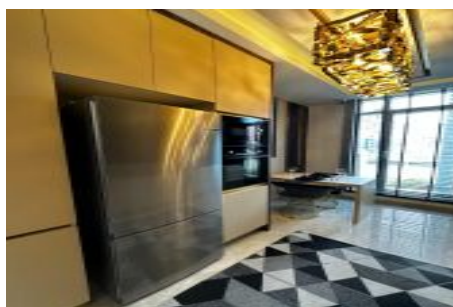

Advert No:f-494589-1138