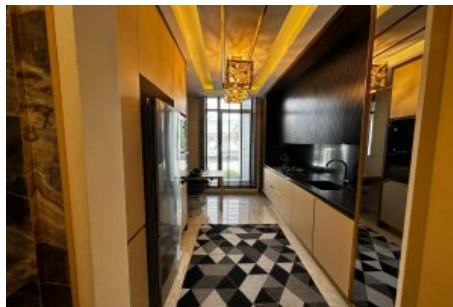

Advert No:f-494589-1140