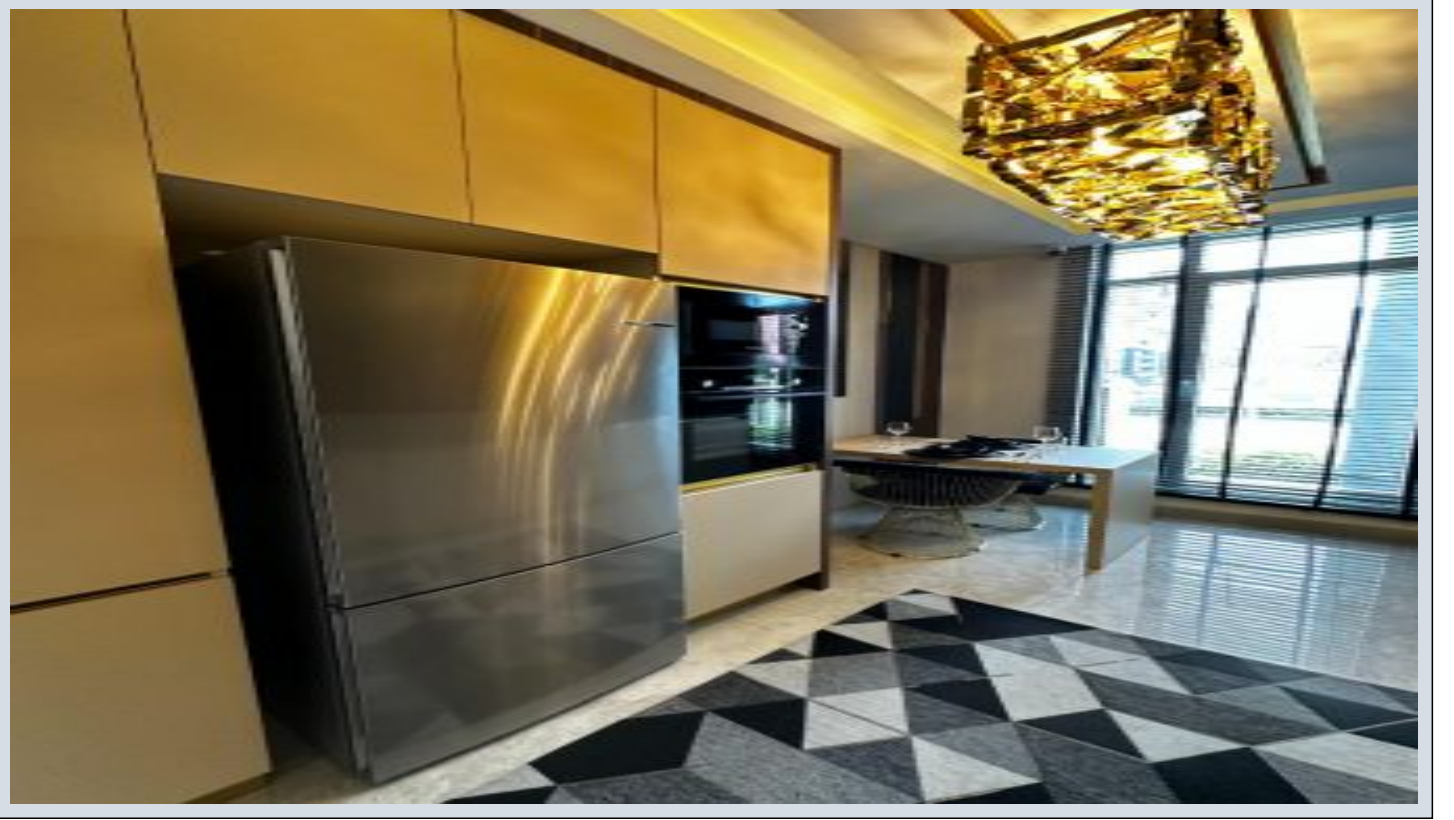

## Esil Kartepe - 4+1 Regular Flat Kocaeli / İzmit

For Sale - Apartment 500,000 \$ | 230 m2 Kocaeli / İzmit

İsmail Can

Phone +90 542-811 80 80

Mobile Phone +90 542-811  
80 80

REALTY GALAXY

Phone +90 542-811 80 80