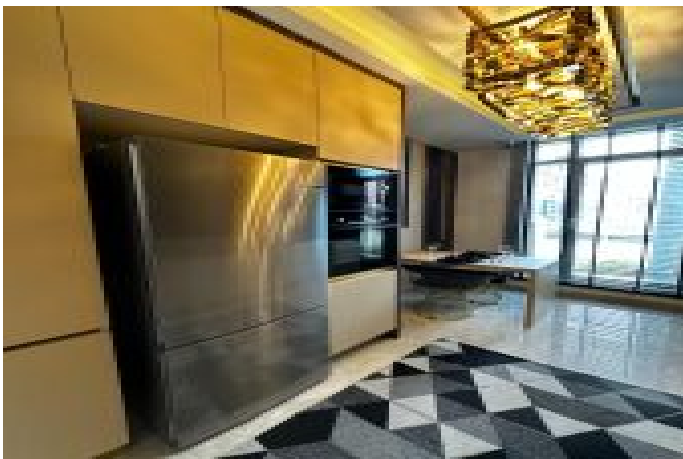

Advert No:f-494589-1142