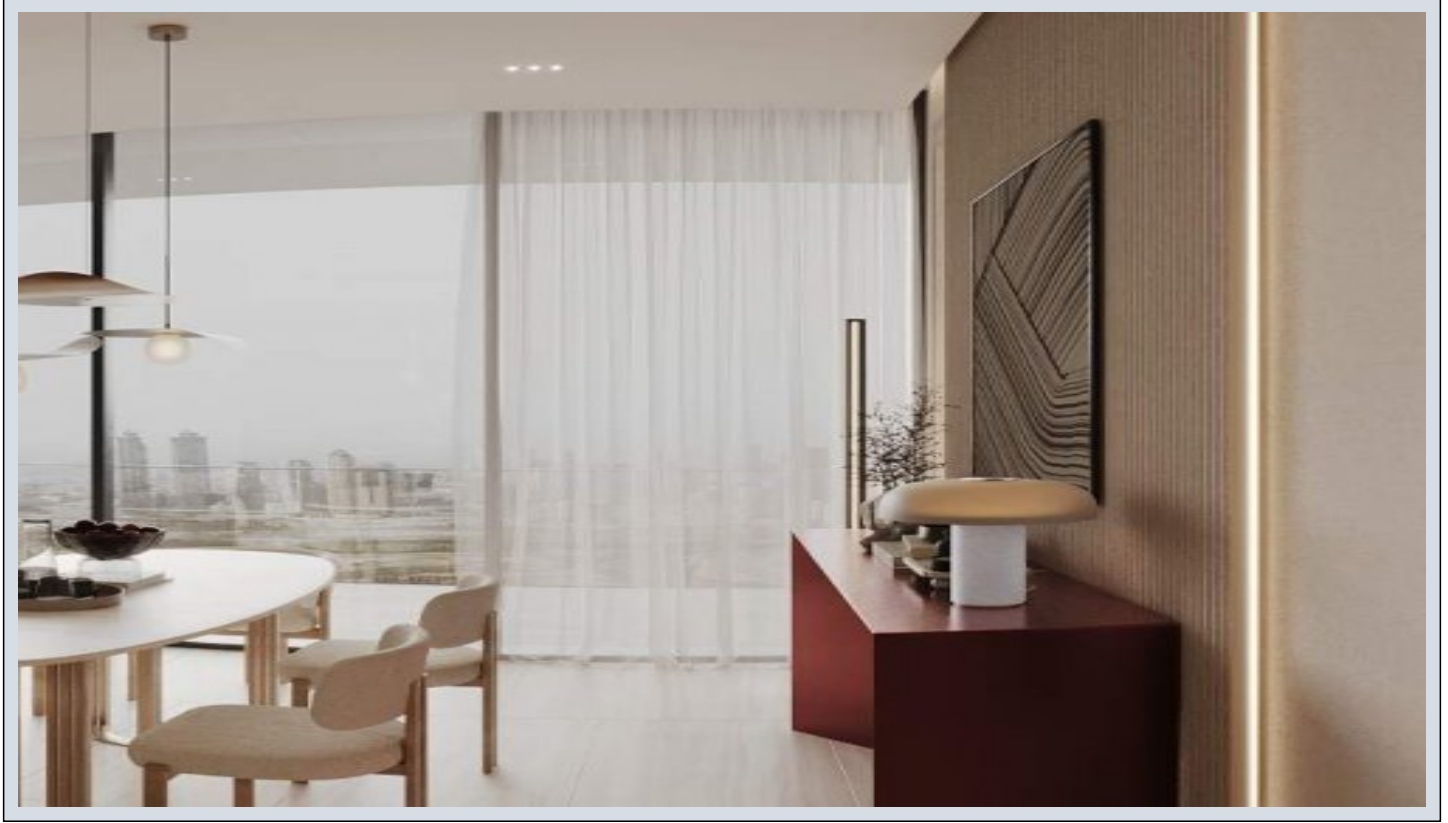

Ruby by Binghatti - Studio Dubai / Jumeirah Village Circle

For Sale - Apartment 189,000 \$ | 34 m2 Dubai / Jumeirah Village Circle

Rooms : 1

Baths : 1

Type of Property : Studio Apartment

Property Condition : Brand New