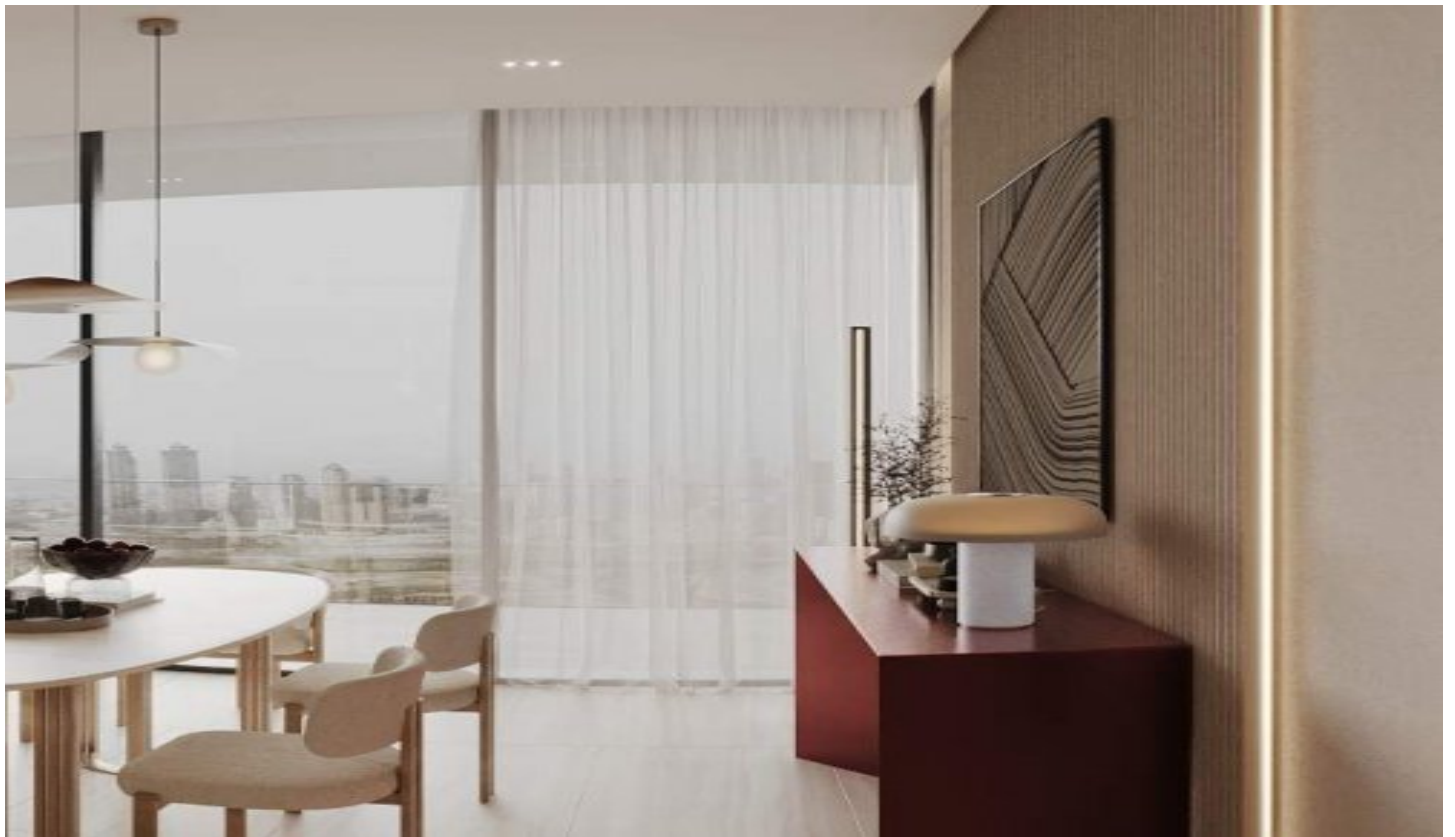

Advert No:f-494589-1200