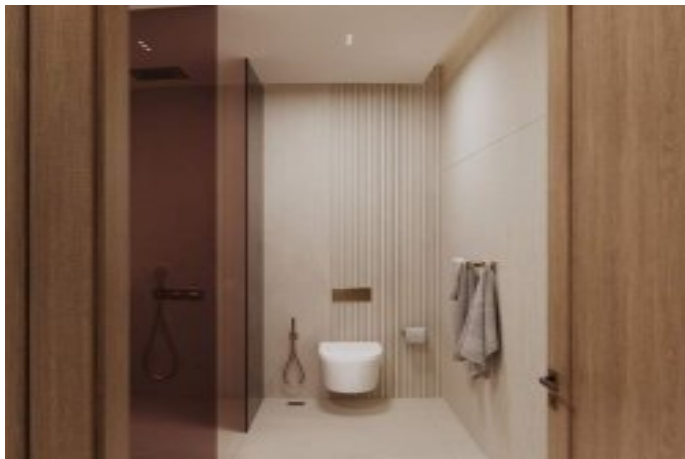

Advert No:f-494589-1202