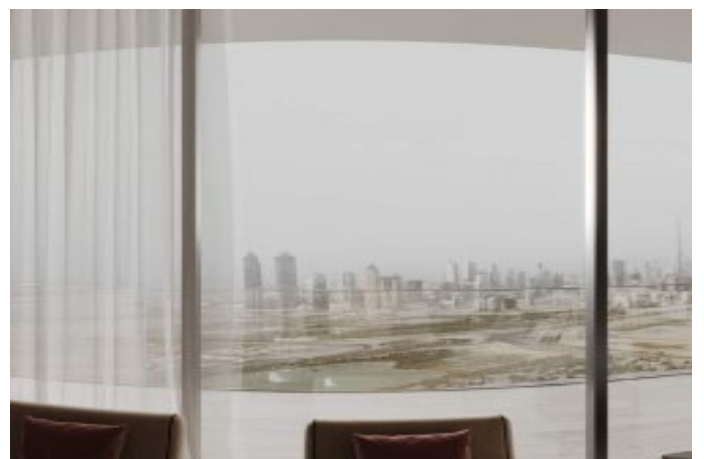

Advert No:f-494589-1203