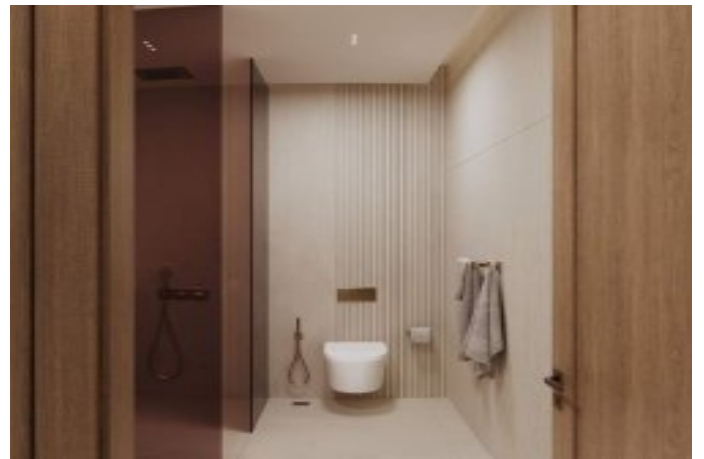

Advert No:f-494589-1203