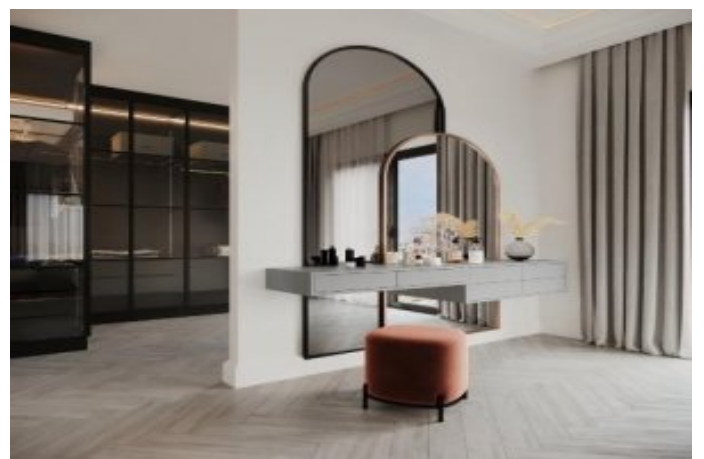

Advert No:f-494589-1219