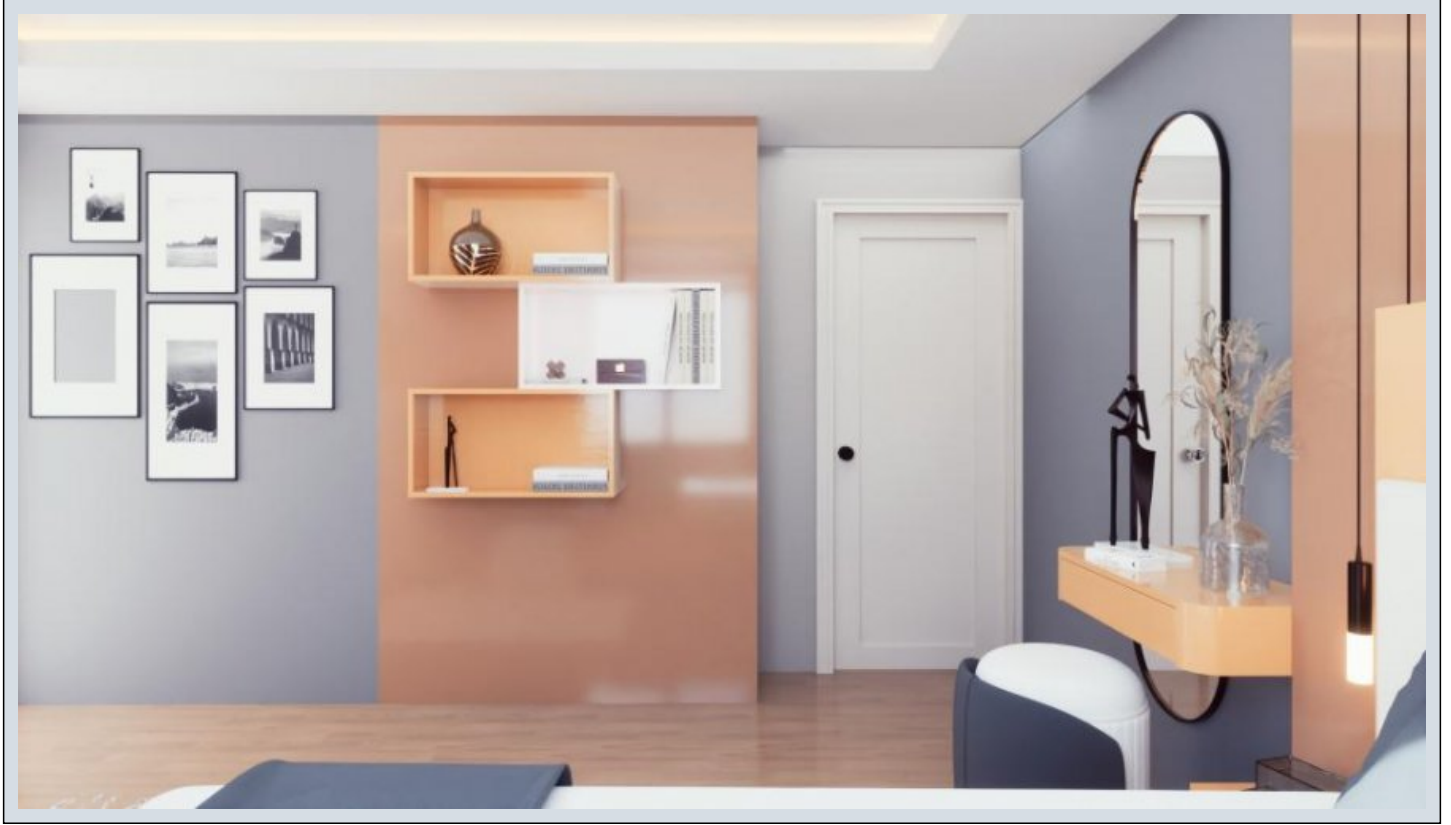

Sea Life - 3+1 Istanbul / Büyükçekmece

For Sale - Apartment 334,000 \$ | 135 m2 Istanbul / Büyükçekmece

Rooms : 3
Saloons : 1
Baths : 2
Type of Property : Apartment Flat
Property Condition : Brand New
Usage Status : Empty
Heating : Central Heating (Heat Share Meter)
Heating Type : Natural Gas