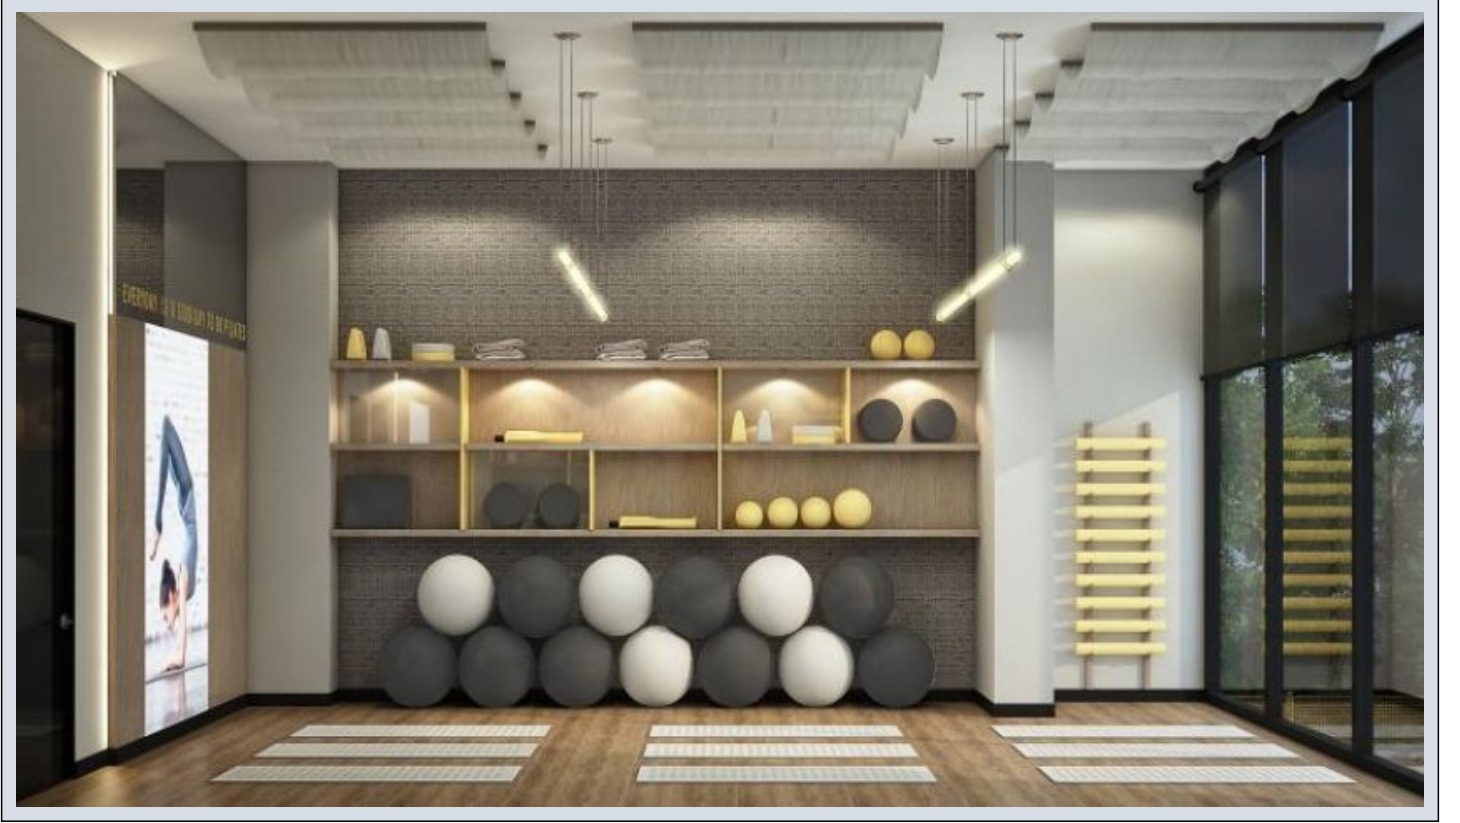

Self Istanbul - 4+1 Istanbul / Beylikdüzü

For Sale - Apartment 380,000 \$ | 222 m2 Istanbul / Beylikdüzü

Rooms : 4
Saloons : 1
Baths : 2
Type of Property : Apartment Flat
Property Condition : Brand New
Usage Status : Empty
Heating : Central Heating (Heat Share Meter)