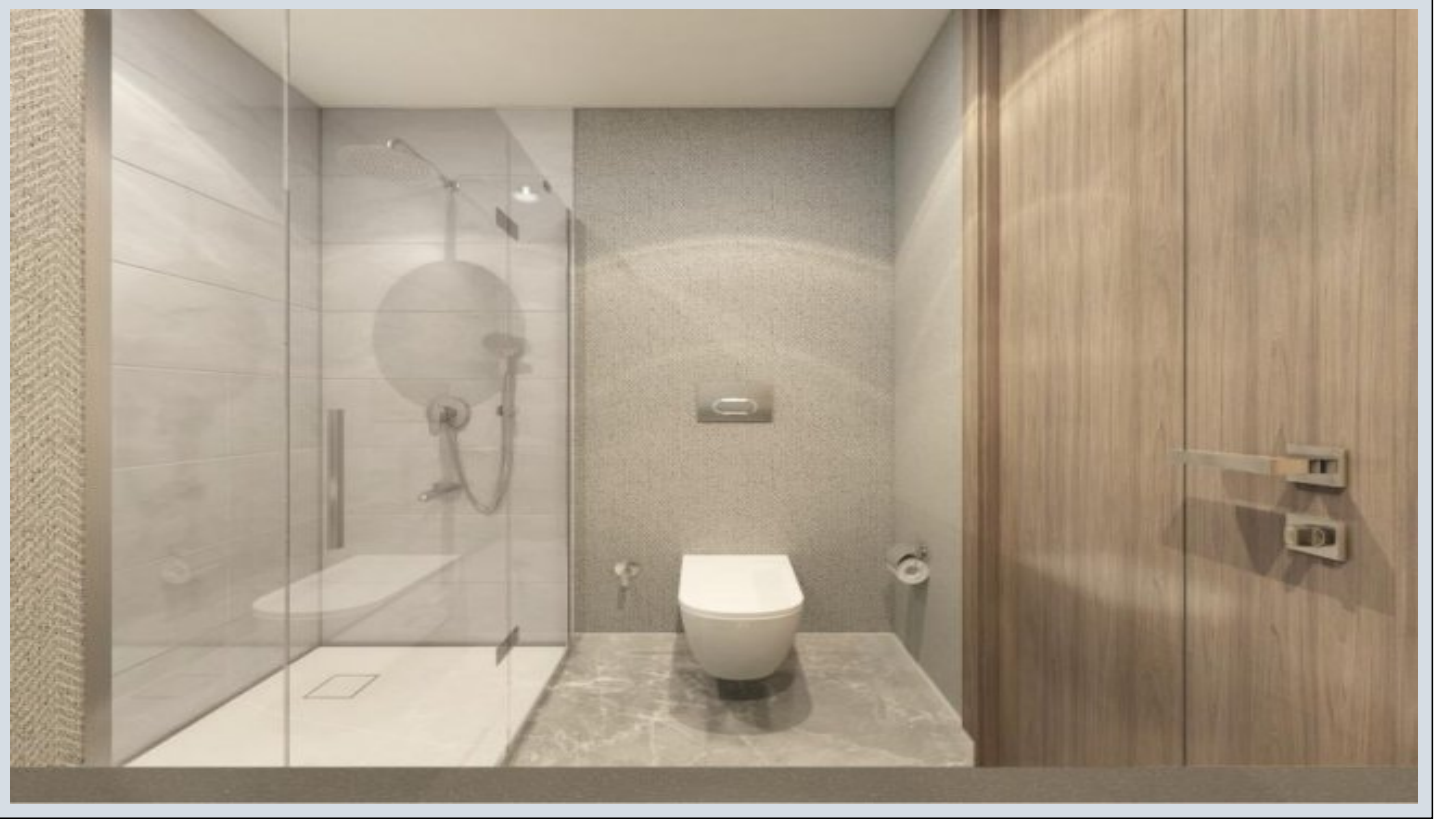

Self Istanbul - 4+1 Istanbul / Beylikdüzü

For Sale - Apartment 380,000 \$ | 222 m2 Istanbul / Beylikdüzü

Rooms : 4

Saloons : 1

Baths : 2

Type of Property : Apartment Flat

Property Condition : Brand New

Usage Status : Empty