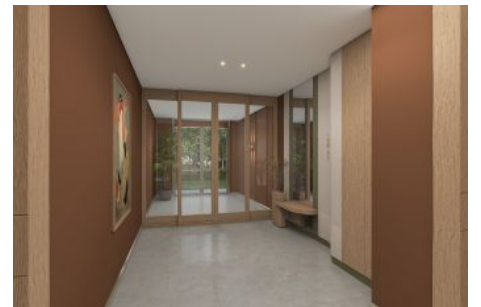

Advert No:f-494589-1251