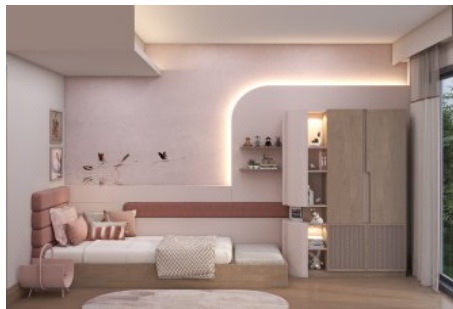

Advert No:f-494589-1251