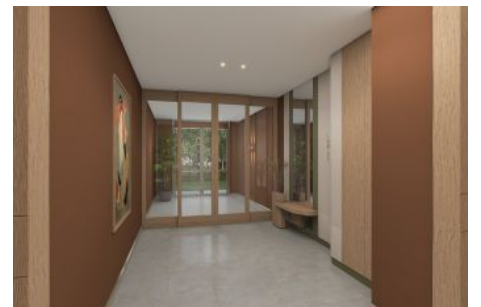

Advert No:f-494589-1251