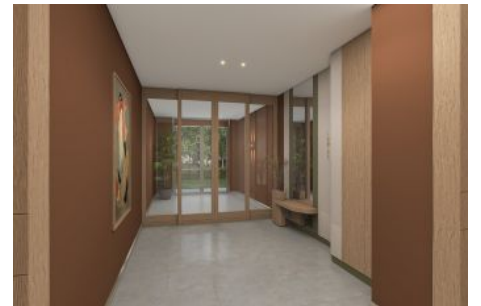

Advert No:f-494589-1252