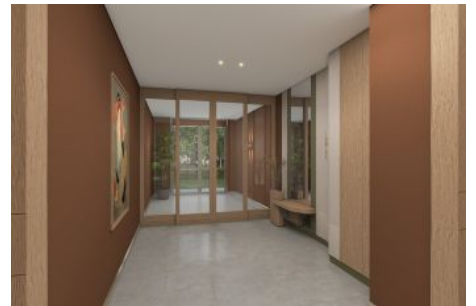

Advert No:f-494589-1253