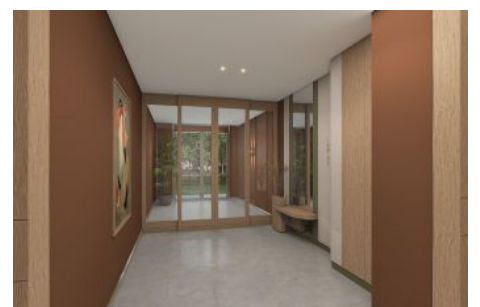

Advert No:f-494589-1253