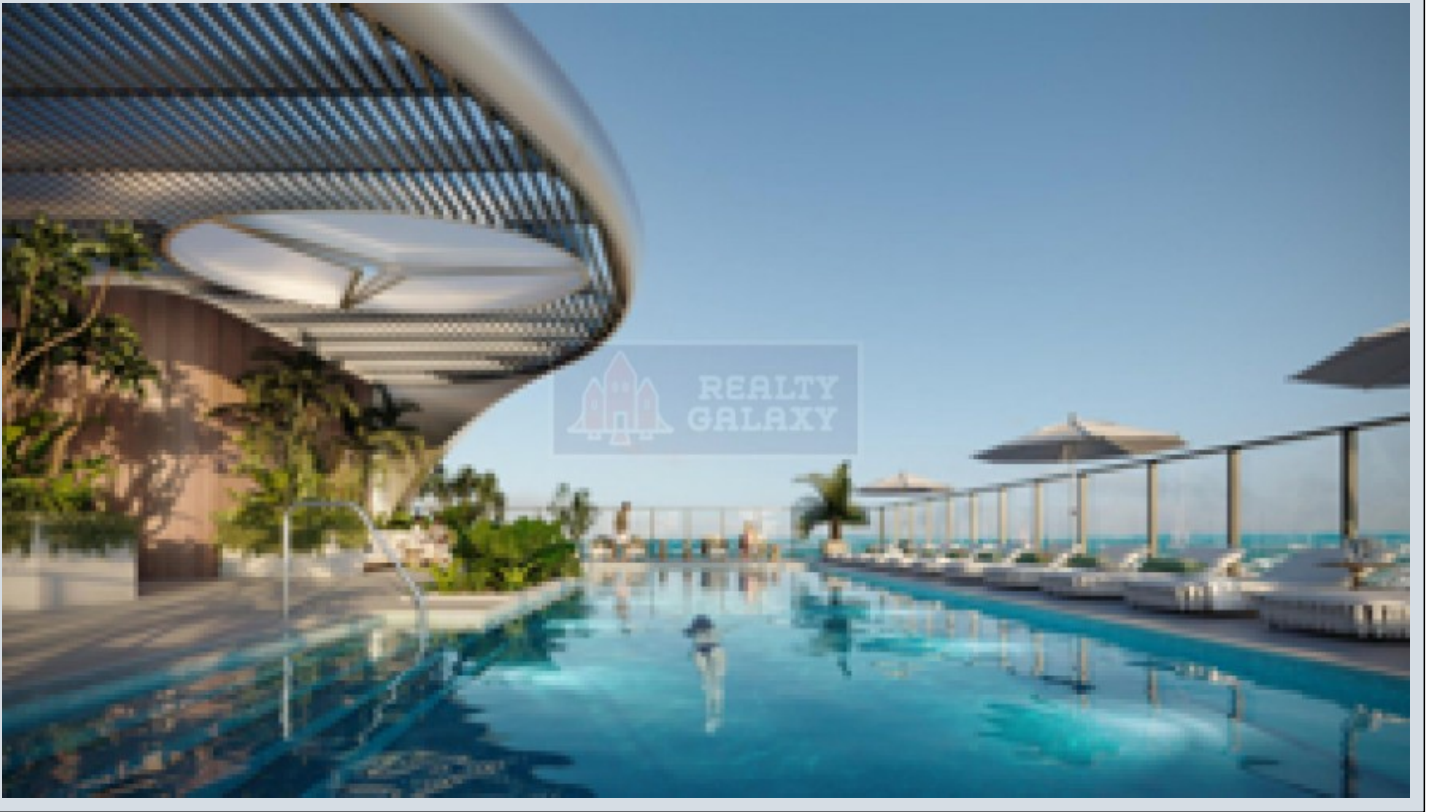

Mercedes-Benz Places - Mercedes-Benz Places Dubai / Meydan

For Sale - Apartment 1 \$ | 165 m2 Dubai / Meydan

İsmail Can

Phone +90 542-811 80 80

Mobile Phone +90 542-811
80 80

REALTY GALAXY

Phone +90 542-811 80 80