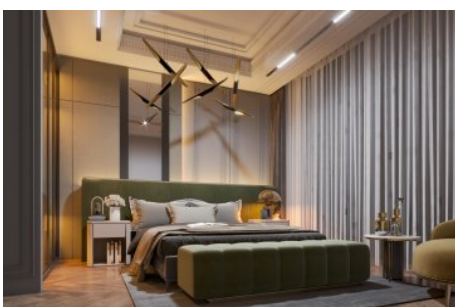

Büyükkçekmece /

Büyükkçekmece

34528 , Istanbul

Advert No:f-494589-1150

Advert No:f-494589-1150

Advert No:f-494589-1150

BAHÇE DUBLEKS DAİRE
ALT KAT
GARDEN DUPLEX APARTMENT GROUND FLOOR

BAHÇE DUBLEKS DAİRE
ÜST KAT
GARDEN DUPLEX APARTMENT GROUND FLOOR