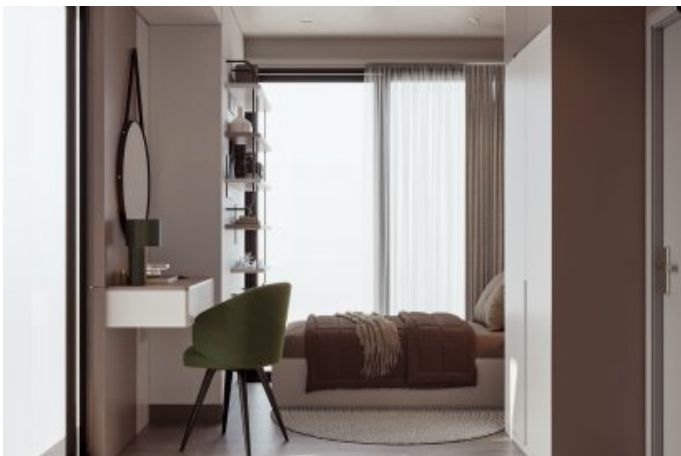

Advert No:f-494589-1037

Ataşehir Residence

BRN www.birnyayinlari.com.tr