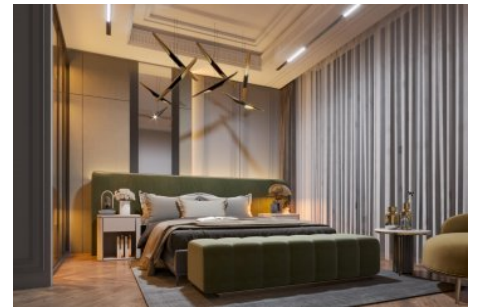

Büyükkçekmece /

Büyükkçekmece

34528 , Istanbul

Advert No:f-494589-1150

Advert No:f-494589-1150

Advert No:f-494589-1150

BAHÇE DUBLEKS DAİRE
ALT KAT
GARDEN DUPLEX APARTMENT GROUND FLOOR

BAHÇE DUBLEKS DAİRE
ÜST KAT
GARDEN DUPLEX APARTMENT GROUND FLOOR