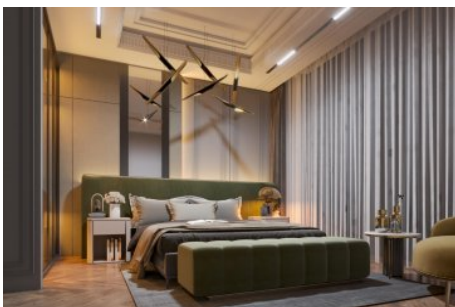

Büyükkçekmece /

Büyükkçekmece

34528 , Istanbul

Advert No:f-494589-1150

Advert No:f-494589-1150

Advert No:f-494589-1150

BAHÇE DUBLEKS DAİRE
ALT KAT
GARDEN DUPLEX APARTMENT GROUND FLOOR

BAHÇE DUBLEKS DAİRE
ÜST KAT
GARDEN DUPLEX APARTMENT GROUND FLOOR