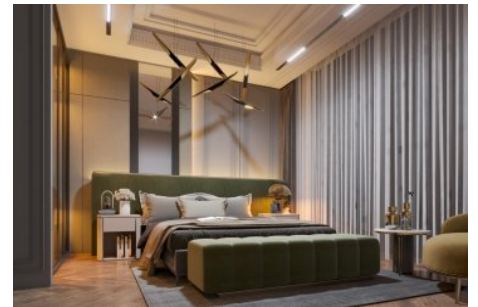

Büyüçekmece /

Büyüçekmece

34528 , Istanbul

Advert No:f-494589-1150

Advert No:f-494589-1150

Advert No:f-494589-1150

BAHÇE DUBLEKS DAİRE
ALT KAT
GARDEN DUPLEX APARTMENT GROUND FLOOR

BAHÇE DUBLEKS DAİRE
ÜST KAT
GARDEN DUPLEX APARTMENT GROUND FLOOR