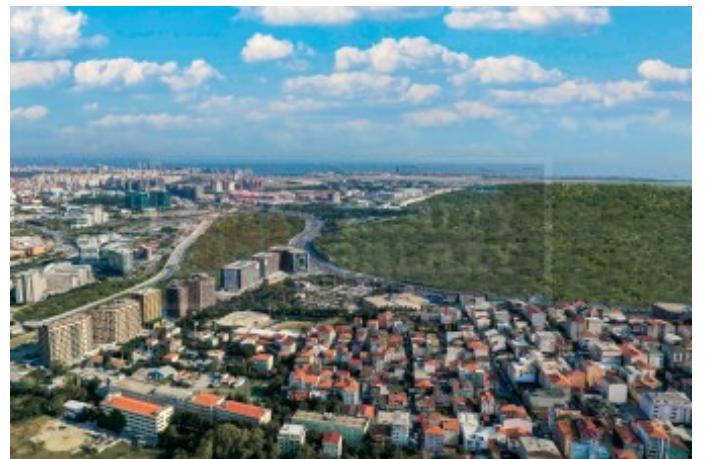

Advert No:f-494589-1305