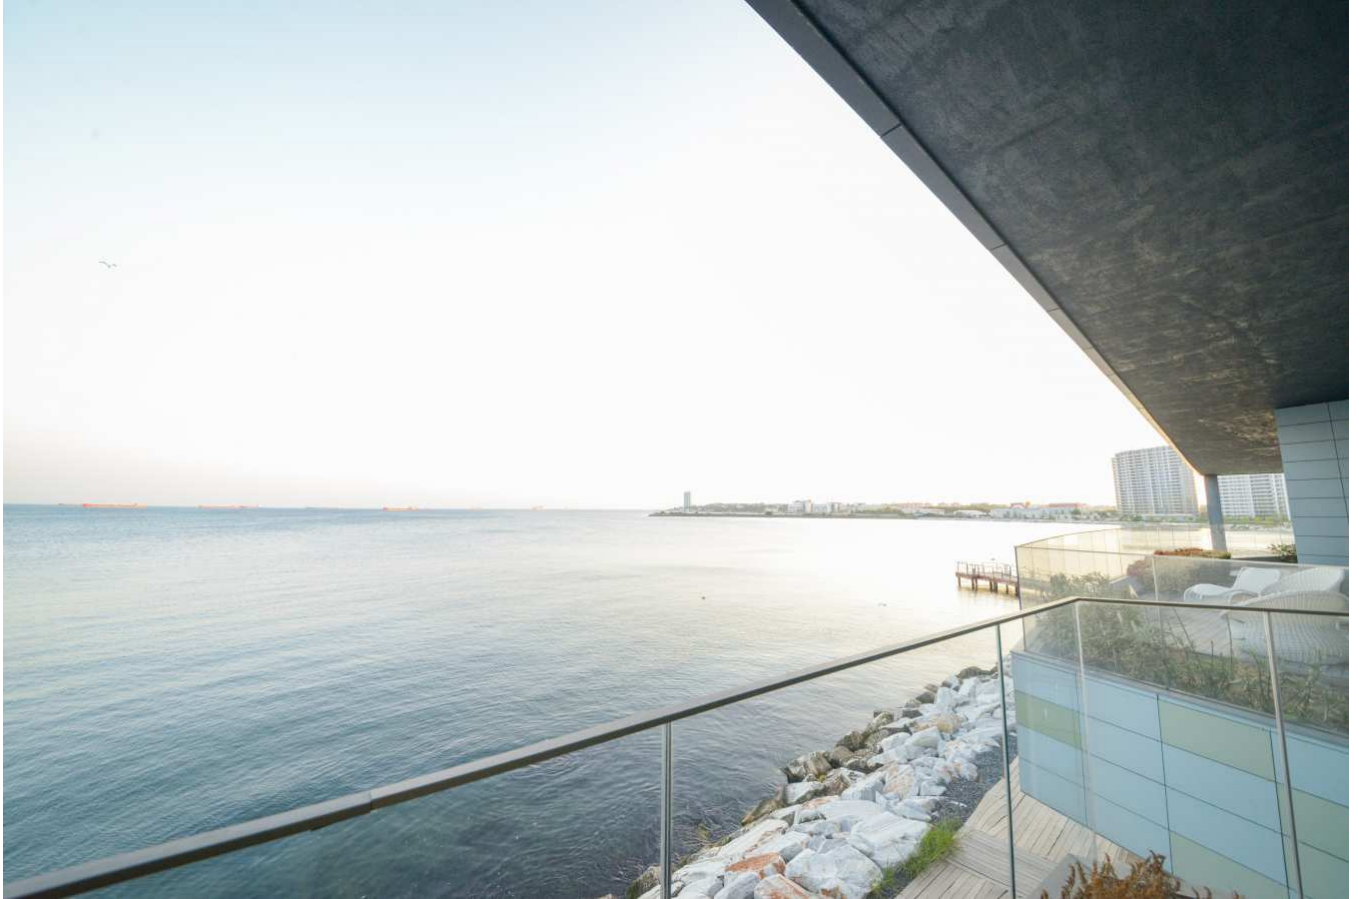

## SEA PEARL

TURKEY / ISTANBUL / ATAŞEHİR

**Project Status:  
Completed**

**Price Range:  
859,100 - 859,100 \$**